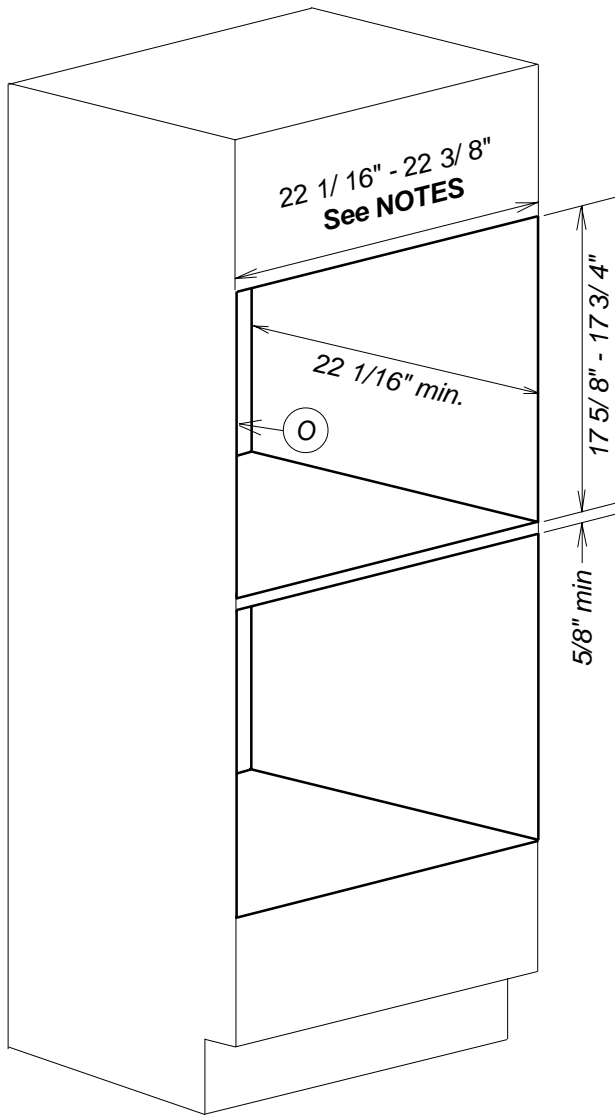

Product and Cut-out Dimensions Convection Steam Oven DG4082

Location Codes	
E	5 foot electrical main with plug connects upper rear right side
O	208 - 240 Volt - 15 Amp 3 wire connection with NEMA 6-15R. Location must be accessible
Notes	
<ul style="list-style-type: none"> Width with optional EBA Trim Kits: EBA5470 26" - 26 1/4" EBA5476 28 3/8" - 28 1/2" All installations must be done in accordance with local codes. 	

NOTE: Drawing is not to scale.
SPECIFICATION SHEETS 150709

Product and Cut-out Dimensions

Convection Steam Oven

DG4082 over H4XXX Oven

Location Codes	
E	5 foot electrical main with plug connects upper rear right side
O	208 - 240 Volt - 15 Amp 3 wire connection with NEMA 6-15R. Location must be accessible
Notes	
<ul style="list-style-type: none"> Width with optional EBA Trim Kits: EBA5470 26" - 26 1/4" EBA5476 28 3/8" - 28 1/2" All installations must be done in accordance with local codes. 	

NOTE: Drawing is not to scale.
SPECIFICATION SHEETS 150709